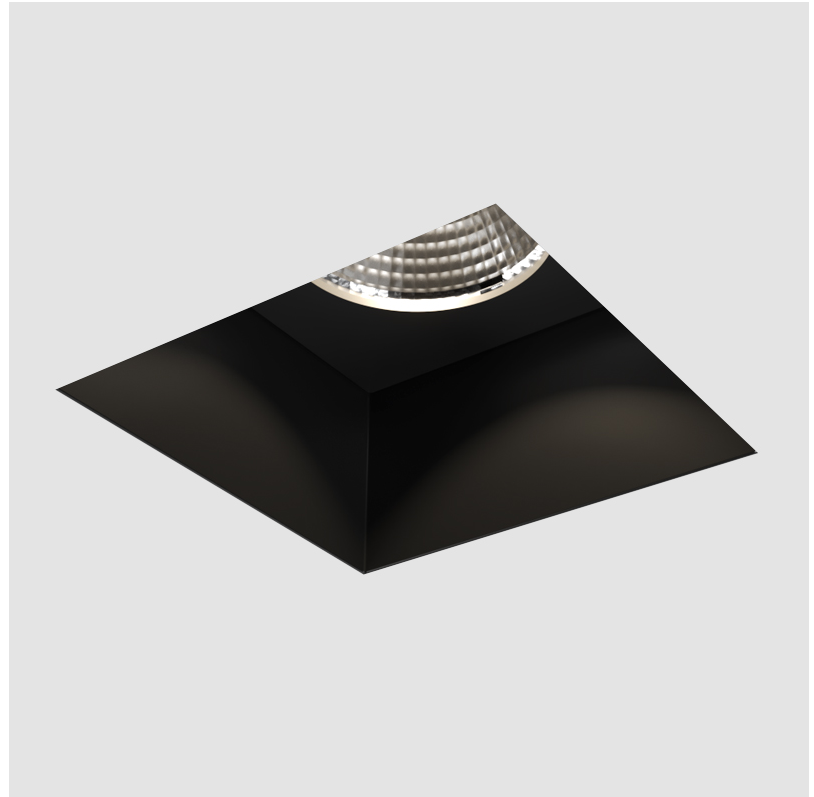

PHYSICAL

Shape: Square
Length (mm): 70
Length (in): 2 ¾
Width (mm): 70
Width (in): 2 ¾
Height (mm): 107
Height (in): 4 ⅜
Ceiling Thickness (mm): 10 / 12.5 / 15
Ceiling Thickness (in): 3/8 or 1/2 or 9/16
Min. Recessing Depth (mm): 130
Min. Recessing Depth (in): 5 ¼
Light Distribution: Downlight
Fixture Finish: SSR / BKV / CWI / CRY / HAB / UFT / ITA / RUA / FTG / MYG / LOD / PUS / FRO / FUP / KIA / POP / BLS / SPG / MEY / GOH / GUM / CHC / COM / ABZ / JAG / OBR / MOS / ROR
Fixture Material: Aluminum Die Cast
Cut-out Measurements: 85mm / 3 3/8" x 85mm / 3 3/8"
Upon Request: Unique Ceiling Thickness

ELECTRICAL

Lamp Type: LED (Zhaga Standard)
Input Wattage (W): 14.5
Total Output Wattage (W): 13.4
Dimming: Tri-Mode (Non-Dimming and Phase Dimming (120Vac only) and 0-10V Dimming)
Driver Included: No
Driver Location: Recessed Housing
Driver Type: Constant Current - Universal
Driver Class: Class 2
Housing: See components
Input Voltage (V): 120 - 277
Constant Current (MA): 350

LED

Color Temperature (°K): 2700 / 3000 / 3500 / 4000
Max. Delivered Lumen (lm): 890 / 920 / 970 / 990
CRI: >90 CRI
Upon Request: Special Color Temperature RGB-W Tunable White
Special LED

OPTICAL

Reflector: 20 / 40 / 60
Upon Request: Special Beam Angles

RATINGS AND CERTIFICATIONS

Certified By: Certified for North American Standards
IP rating: IP20