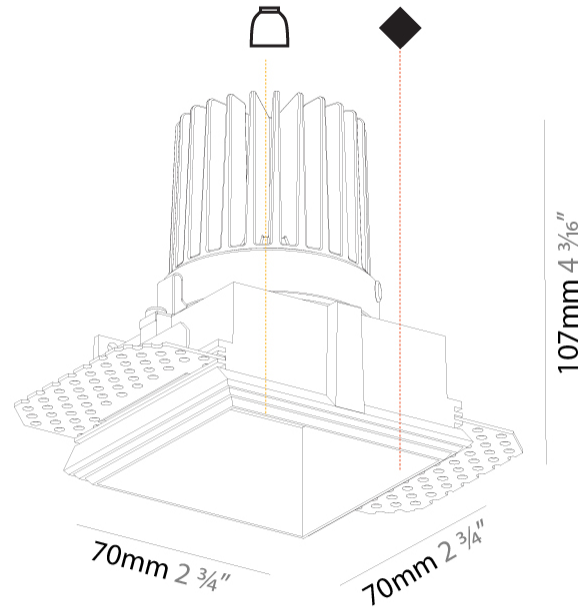

PHYSICAL

Shape: Square
Length (mm): 70
Length (in): 2 ¾
Width (mm): 70
Width (in): 2 ¾
Height (mm): 107
Height (in): 4 ⅜
Ceiling Thickness (mm): 10 / 12.5 / 15
Ceiling Thickness (in): 3/8 or 1/2 or 9/16
Min. Recessing Depth (mm): 130
Min. Recessing Depth (in): 5 ¼
Light Distribution: Downlight
Fixture Finish: SSR / BKV / CWI / CRY / HAB / UFT / ITA / RUA / FTG / MYG / LOD / PUS / FRO / FUP / KIA / POP / BLS / SPG / MEY / GOH / GUM / CHC / COM / ABZ / JAG / OBR / MOS / ROR
Fixture Material: Aluminum Die Cast
Cut-out Measurements: 85mm / 3 3/8" x 85mm / 3 3/8"
Upon Request: Unique Ceiling Thickness

ELECTRICAL

Lamp Type: LED (Zhaga Standard)
Input Wattage (W): 14.5
Total Output Wattage (W): 13.4
Dimming: Tri-Mode (Non-Dimming and Phase Dimming (120Vac only) and 0-10V Dimming)
Driver Included: No
Driver Location: Recessed Housing
Driver Type: Constant Current - Universal
Driver Class: Class 2
Housing: See components
Input Voltage (V): 120 - 277
Constant Current (MA): 350

LED

Color Temperature (°K): 2700 / 3000 / 3500 / 4000
Max. Delivered Lumen (lm): 890 / 920 / 970 / 990
CRI: >90 CRI
Upon Request: Special Color Temperature RGB-W Tunable White
Special LED

OPTICAL

Reflector: 20 / 40 / 60
Upon Request: Special Beam Angles

RATINGS AND CERTIFICATIONS

Certified By: Certified for North American Standards
IP rating: IP20