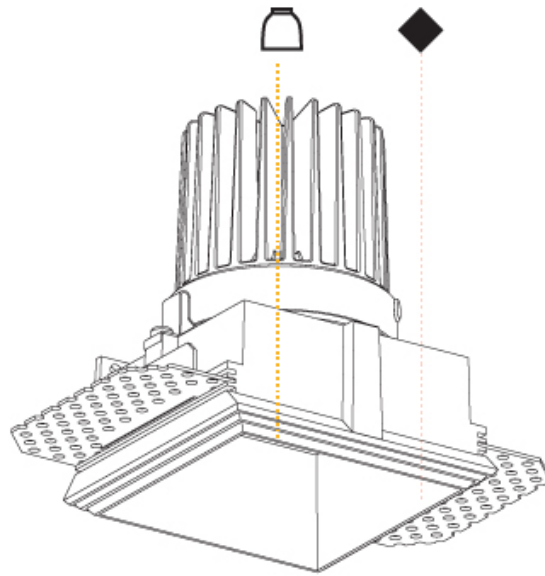

CAVE SINGLE TRIMLESS

A35704-

PROJECT	_____
TYPE	_____
SPECIFIER	_____
QUANTITY	_____
DATE	_____

A