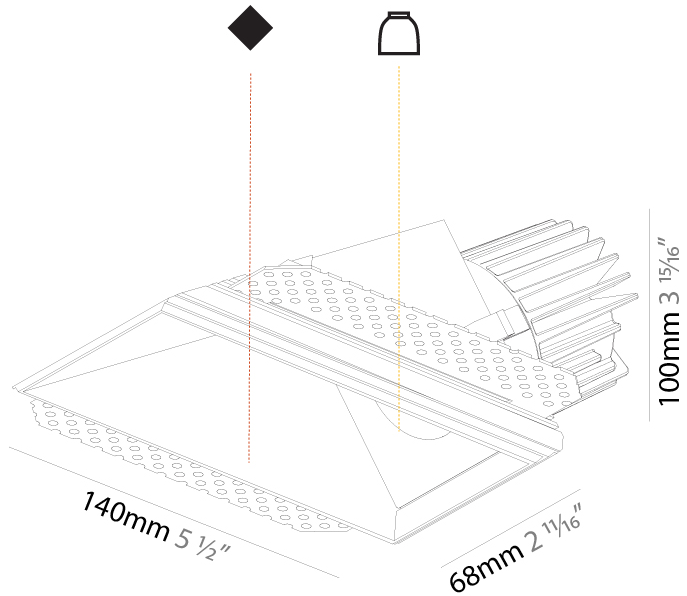

#### PHYSICAL

Shape: Square  
 Length (mm): 70  
 Length (in): 2 ¾  
 Width (mm): 70  
 Width (in): 2 ¾  
 Height (mm): 107  
 Height (in): 4 ⅜  
 Ceiling Thickness (mm): 10 / 12.5 / 15  
 Ceiling Thickness (in): 3/8 or 1/2 or 9/16  
 Min. Recessing Depth (mm): 130  
 Min. Recessing Depth (in): 5 ¼  
 Light Distribution: Downlight  
 Fixture Finish: SSR / BKV / CWI / CRY / HAB / UFT / ITA / RUA / FTG / MYG / LOD / PUS / FRO / FUP / KIA / POP / BLS / SPG / MEY / GOH / GUM / CHC / COM / ABZ / JAG / OBR / MOS / ROR  
 Fixture Material: Aluminum Die Cast  
 Cut-out Measurements: 85mm / 3 3/8" x 85mm / 3 3/8"  
 Upon Request: Unique Ceiling Thickness

#### PHYSICAL

Shape: Rectangle  
 Length (mm): 140  
 Length (in): 5 1/2  
 Width (mm): 70  
 Width (in): 2 3/4  
 Height (mm): 100  
 Height (in): 3 15/16  
 Ceiling Thickness (mm): 10 / 12.5 / 15  
 Ceiling Thickness (in): 3/8 or 1/2 or 9/16  
 Min. Recessing Depth (mm): 110  
 Min. Recessing Depth (in): 4 5/16  
 Light Distribution: Asymmetric  
 Fixture Finish: SSR / BKV / CWI / CRY / HAB / UFT / ITA / RUA / FTG / MYG / LOD / PUS / FRO / FUP / KIA / POP / BLS / SPG / MEY / GOH / GUM / CHC / COM / ABZ / JAG / OBR / MOS / ROR  
 Fixture Material: Aluminum Die Cast  
 Cut-out Measurements: 150mm / 5 7/8" x 85mm / 3 3/8"  
 Upon Request: Unique Ceiling Thickness

#### RATINGS AND CERTIFICATIONS

Certified By: Certified for North American Standards  
 IP rating: IP20

150mm x 85mm  
5 7/8" x 3 3/8"

110mm  
4 3/8"

10 | 12 1/2 | 15  
3/8" | 1/2" | 9/16"